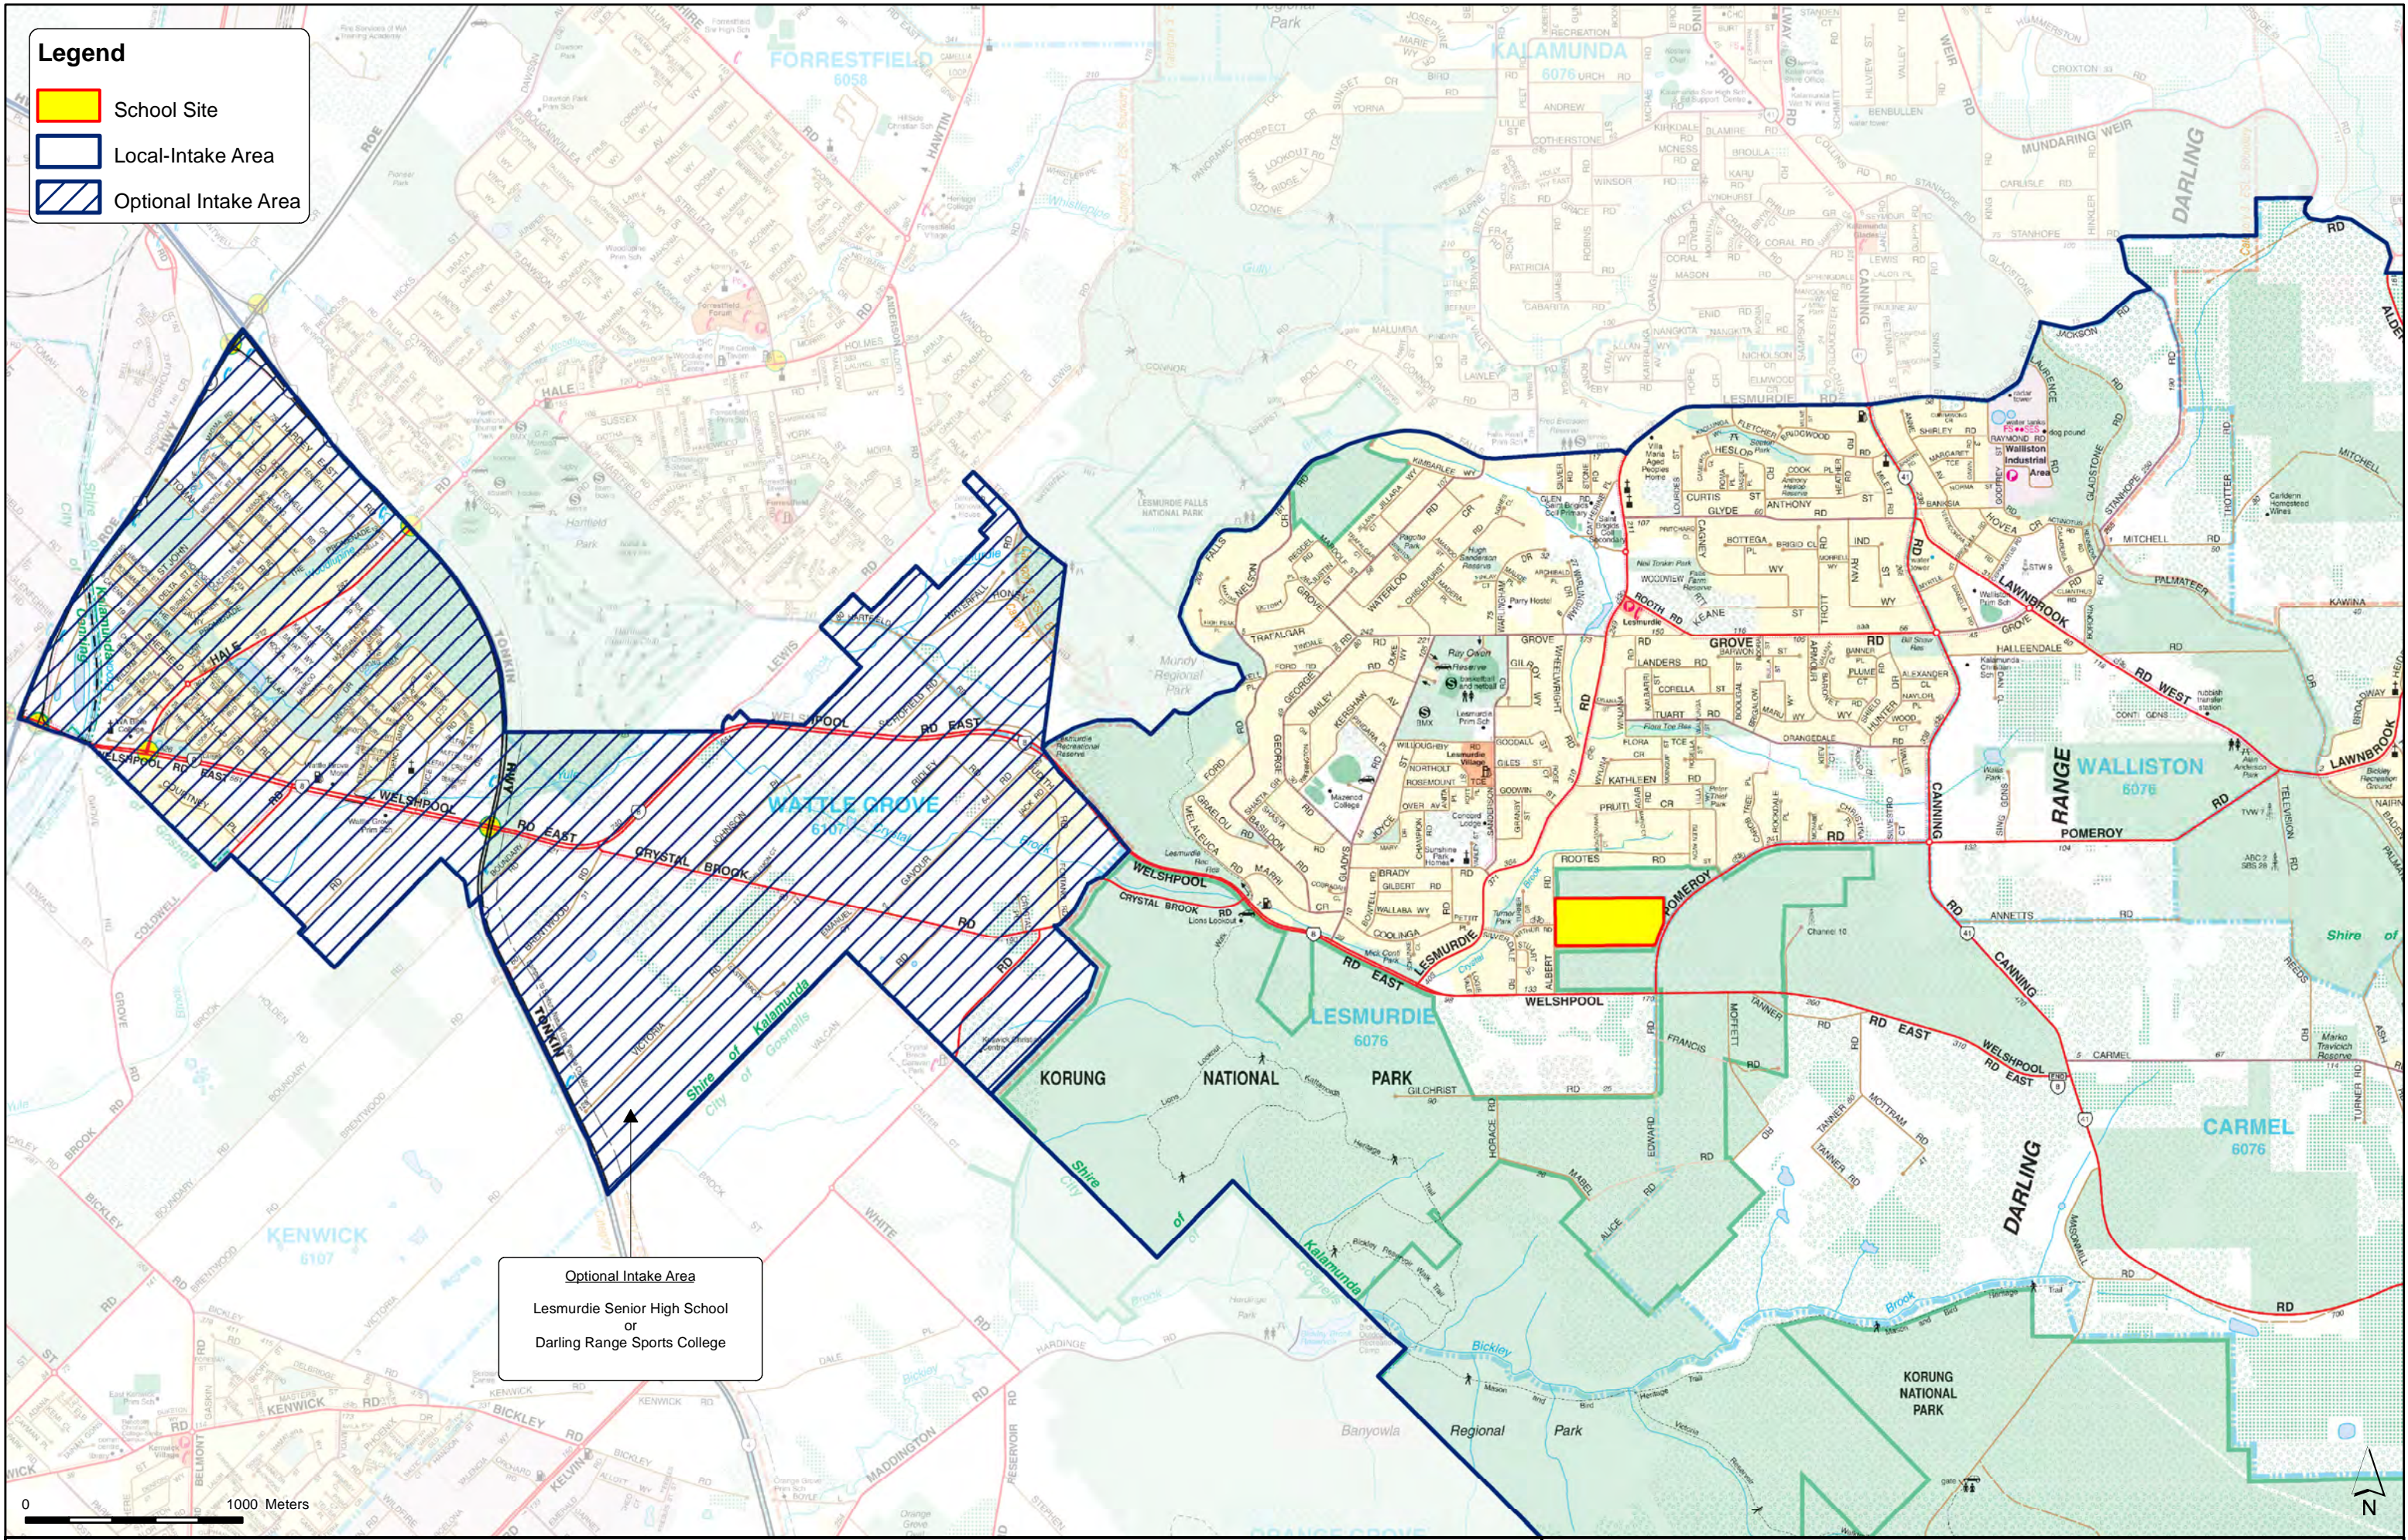

Legend

-  School Site
-  Local-Intake Area
-  Optional Intake Area

Optional Intake Area
Lesmurdie Senior High School
or
Darling Range Sports College

This map is based on a written description of the local-intake area (LIA) for the school as published in the WA Government Gazette. Although the map closely represents the LIA description, for some houses near the boundary (especially on street corners), it may be necessary to refer to the written description. The street address of a residence is used to determine whether that dwelling is inside a particular LIA. The LIA description can be found in the School Profile System on the Department of Education website. While local-intake areas for most schools do not change from year to year, changes are made to local-intake areas as required. Such changes are published in the "WA Government Gazette" (usually in a December issue) and subsequently this map will be updated. For any enquiries contact Department of Education.

LESMURDIE SENIOR HIGH SCHOOL
SCHOOL CODE - 4133
Local-Intake Area boundary published April 2012